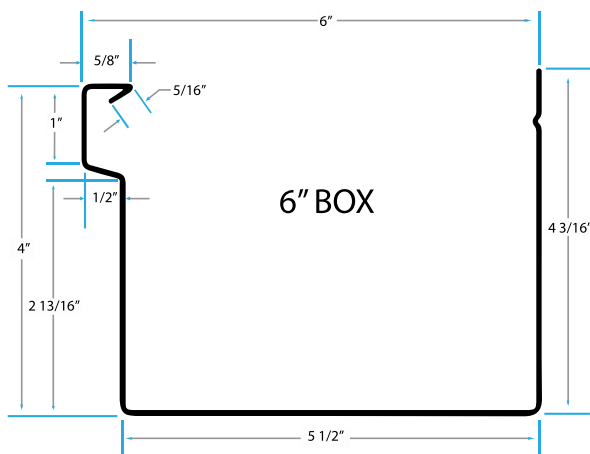

# CR Gutters Inc.

ALUMINUM PRODUCTS .027 to .032 GA

STEEL PRODUCTS 28GA to 24GA (7" BOX available in 22GA)