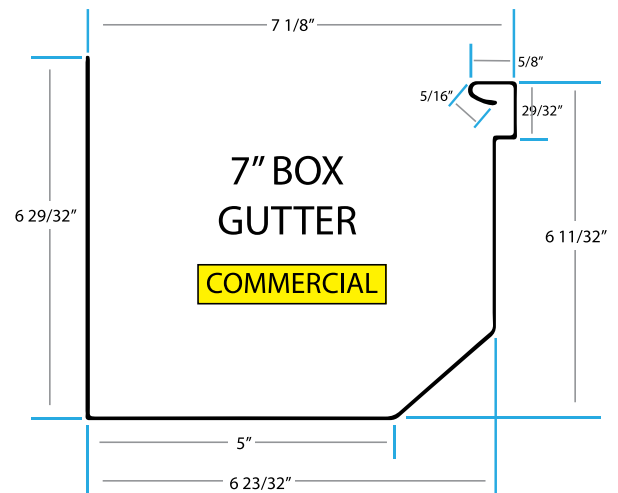

# CR Gutters Inc.

ALUMINUM PRODUCTS .027 to .032 GA

STEEL PRODUCTS 28GA to 24GA (7" BOX available in 22GA)