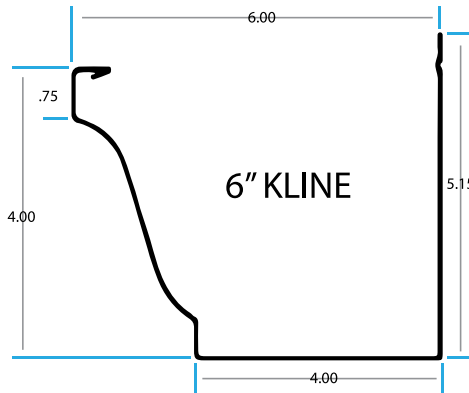

# CR Gutters Inc.

ALUMINUM PRODUCTS .027 to .032 GA

STEEL PRODUCTS 28GA to 24GA (7" BOX available in 22GA)