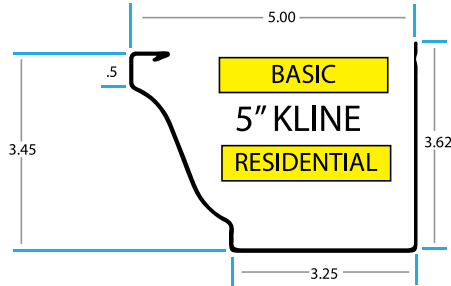

# CR Gutters Inc.

ALUMINUM PRODUCTS .027 to .032 GA

STEEL PRODUCTS 28GA to 24GA (7" BOX available in 22GA)