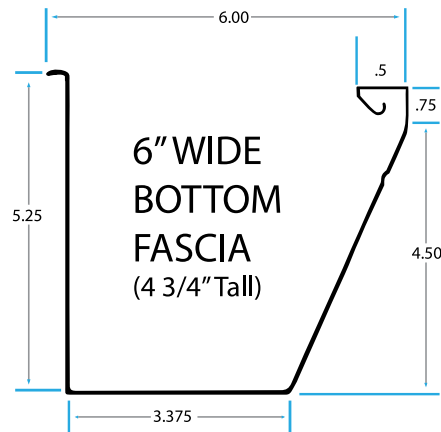

# CR Gutters Inc.

ALUMINUM PRODUCTS .027 to .032 GA

STEEL PRODUCTS 28GA to 24GA (7" BOX available in 22GA)