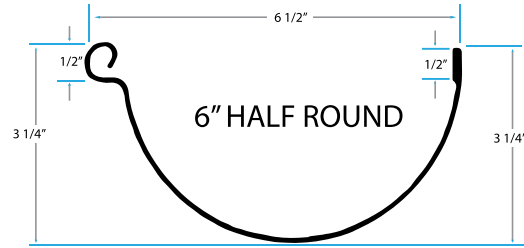

# CR Gutters Inc.

ALUMINUM PRODUCTS .027 to .032 GA

STEEL PRODUCTS 28GA to 24GA (7" BOX available in 22GA)